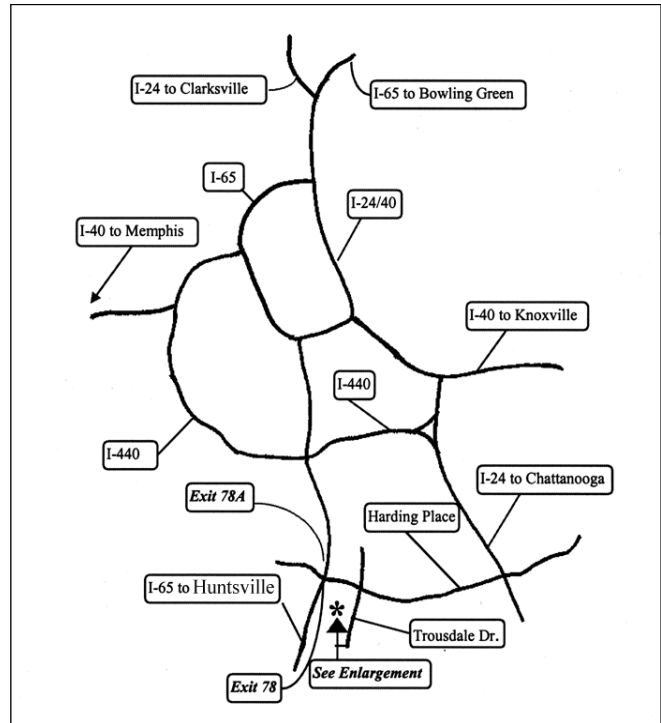

I-65 & Old Hickory Blvd (Exit 74 B)
5129 Virginia Way
Brentwood, TN 37027 (615) 309-0600
<http://www.ichotelsgroup.com/h/d/cw/1/en/hotel/bnavw>

2. Sleep Inn (about 15 minutes from classroom)

I-65 & Moore's Lane (Exit 69 West)
1611 Galleria Blvd
Brentwood, TN 37027 (615) 376-2122
<http://www.sleepinn.com/hotel-brentwood-tennessee-TN052>

3. Baymont Inn & Suites (about 10 minutes from class)

I-65 & Old Hickory Blvd (Exit 74B)
111 Penn Warren Dr
Brentwood, TN 37027 (615) 376-4666
<http://www.baymontinns.com/>

4. Hyatt Place (about 10 minutes from class)

I-65 & Old Hickory Blvd (Exit 74A)
202 Summit View Dr
Brentwood, TN 37027, (615) 661-9477
<http://nashvillebrentwood.place.hyatt.com/>

5. Brentwood Hilton Suites (about 10 minutes from class)

I-65 & Old Hickory Blvd (Exit 74B)
9000 Overlook Blvd
Brentwood, TN 37027, (615) 370-0111
<http://www1.hilton.com/en_US/hi/hotel/BNABWHF-Hilton-Suites-Brentwood-Tennessee/index.do>

6. Hampton Inn Brentwood (about 10 minutes from class)

5630 Franklin Pike Circle (Exit 74B)
Brentwood, TN 37072
615-373-2212
www.nashvillebrentwood.hamptoninn.com

7. Holiday Inn Express & Suites (about 10 minutes from class)

I-65 & Old Hickory Blvd (Exit 74A)
5566 Franklin Pike Circle
Brentwood, TN 37027 (615) 221-5001 <http://www.nashvillehiexpress.com/>

Radiology Education Seminars™

(a division of Adventures, Inc.)